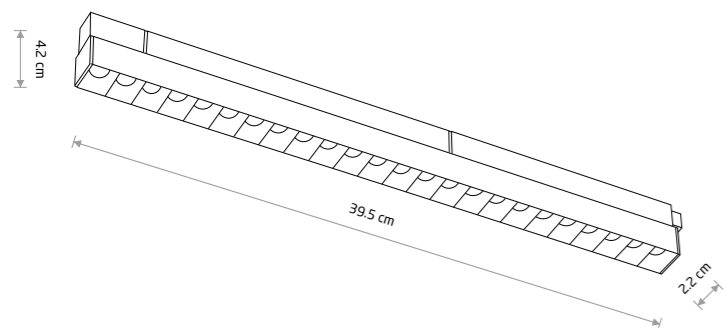

LVM FOCUS LED 15W

■ painted aluminum, plastic

■ 10150 3000K ■ 10643 4000K

LVM FOCUS LED 9W

■ painted aluminum, plastic

■ 10144 3000K ■ 10644 4000K

Item No.	Power	Colour temp.	Luminous flux	Beam angle	Colour Rendering Index (CRI)	Voltage DC	Safety type	Ingress protection	Lifetime
10150	15W LED	3000K	1300 lm	30°	>90	48V	⚡	IP20	30000h
10643	15W LED	4000K	1400 lm	30°	>90	48V	⚡	IP20	30000h

Item No.	Power	Colour temp.	Luminous flux	Beam angle	Colour Rendering Index (CRI)	Voltage DC	Safety type	Ingress protection	Lifetime
10144	9W LED	3000K	800 lm	30°	>90	48V	⚡	IP20	30000h
10644	9W LED	4000K	880 lm	30°	>90	48V	⚡	IP20	30000h