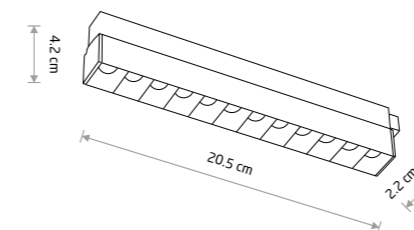

LVM FOCUS LED 9W

■ painted aluminum, plastic

■ 10144 3000K ■ 10644 4000K

Item No.	Power	Colour temp.	Luminous flux	Beam angle	Colour Rendering Index (CRI)	Voltage DC	Safety type	Ingress protection	Lifetime
10150	15W LED	3000K	1300 lm	30°	>90	48V	⚡	IP20	30000h
10643	15W LED	4000K	1400 lm	30°	>90	48V	⚡	IP20	30000h

Item No.	Power	Colour temp.	Luminous flux	Beam angle	Colour Rendering Index (CRI)	Voltage DC	Safety type	Ingress protection	Lifetime
10144	9W LED	3000K	800 lm	30°	>90	48V	⚡	IP20	30000h
10644	9W LED	4000K	880 lm	30°	>90	48V	⚡	IP20	30000h